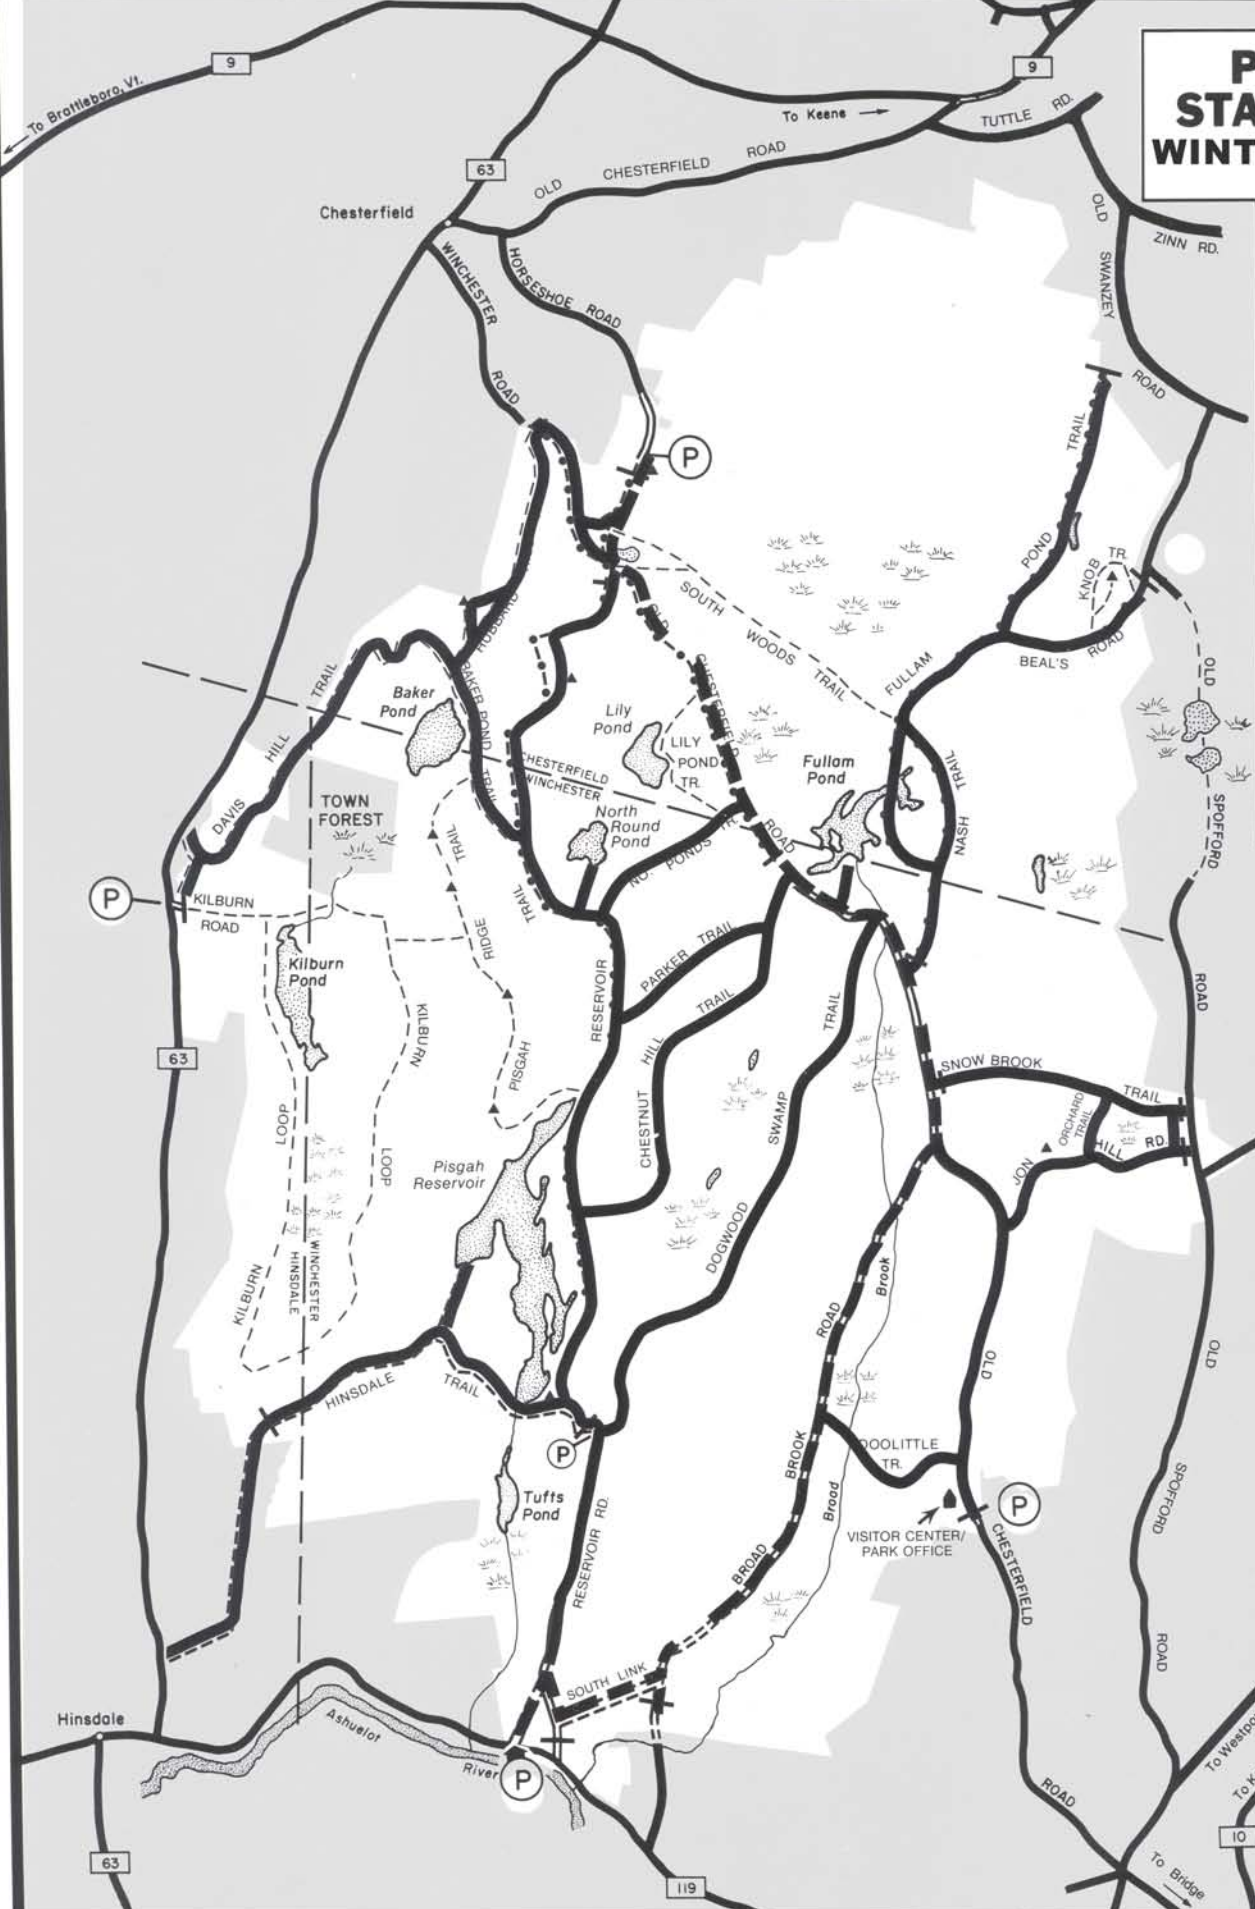

PISGAH STATE PARK WINTER TRAILS

TRAIL KEY

Park Boundary

Non-Motorized Use

Snowmobile/Multiple Use

NH Corridor Trail #5

Town & State Roads

Vista

Parking

Gate

Hinsdale

VISITOR CENTER/
PARK OFFICE

To Westport

To Keene

To Bridge

To Winchester