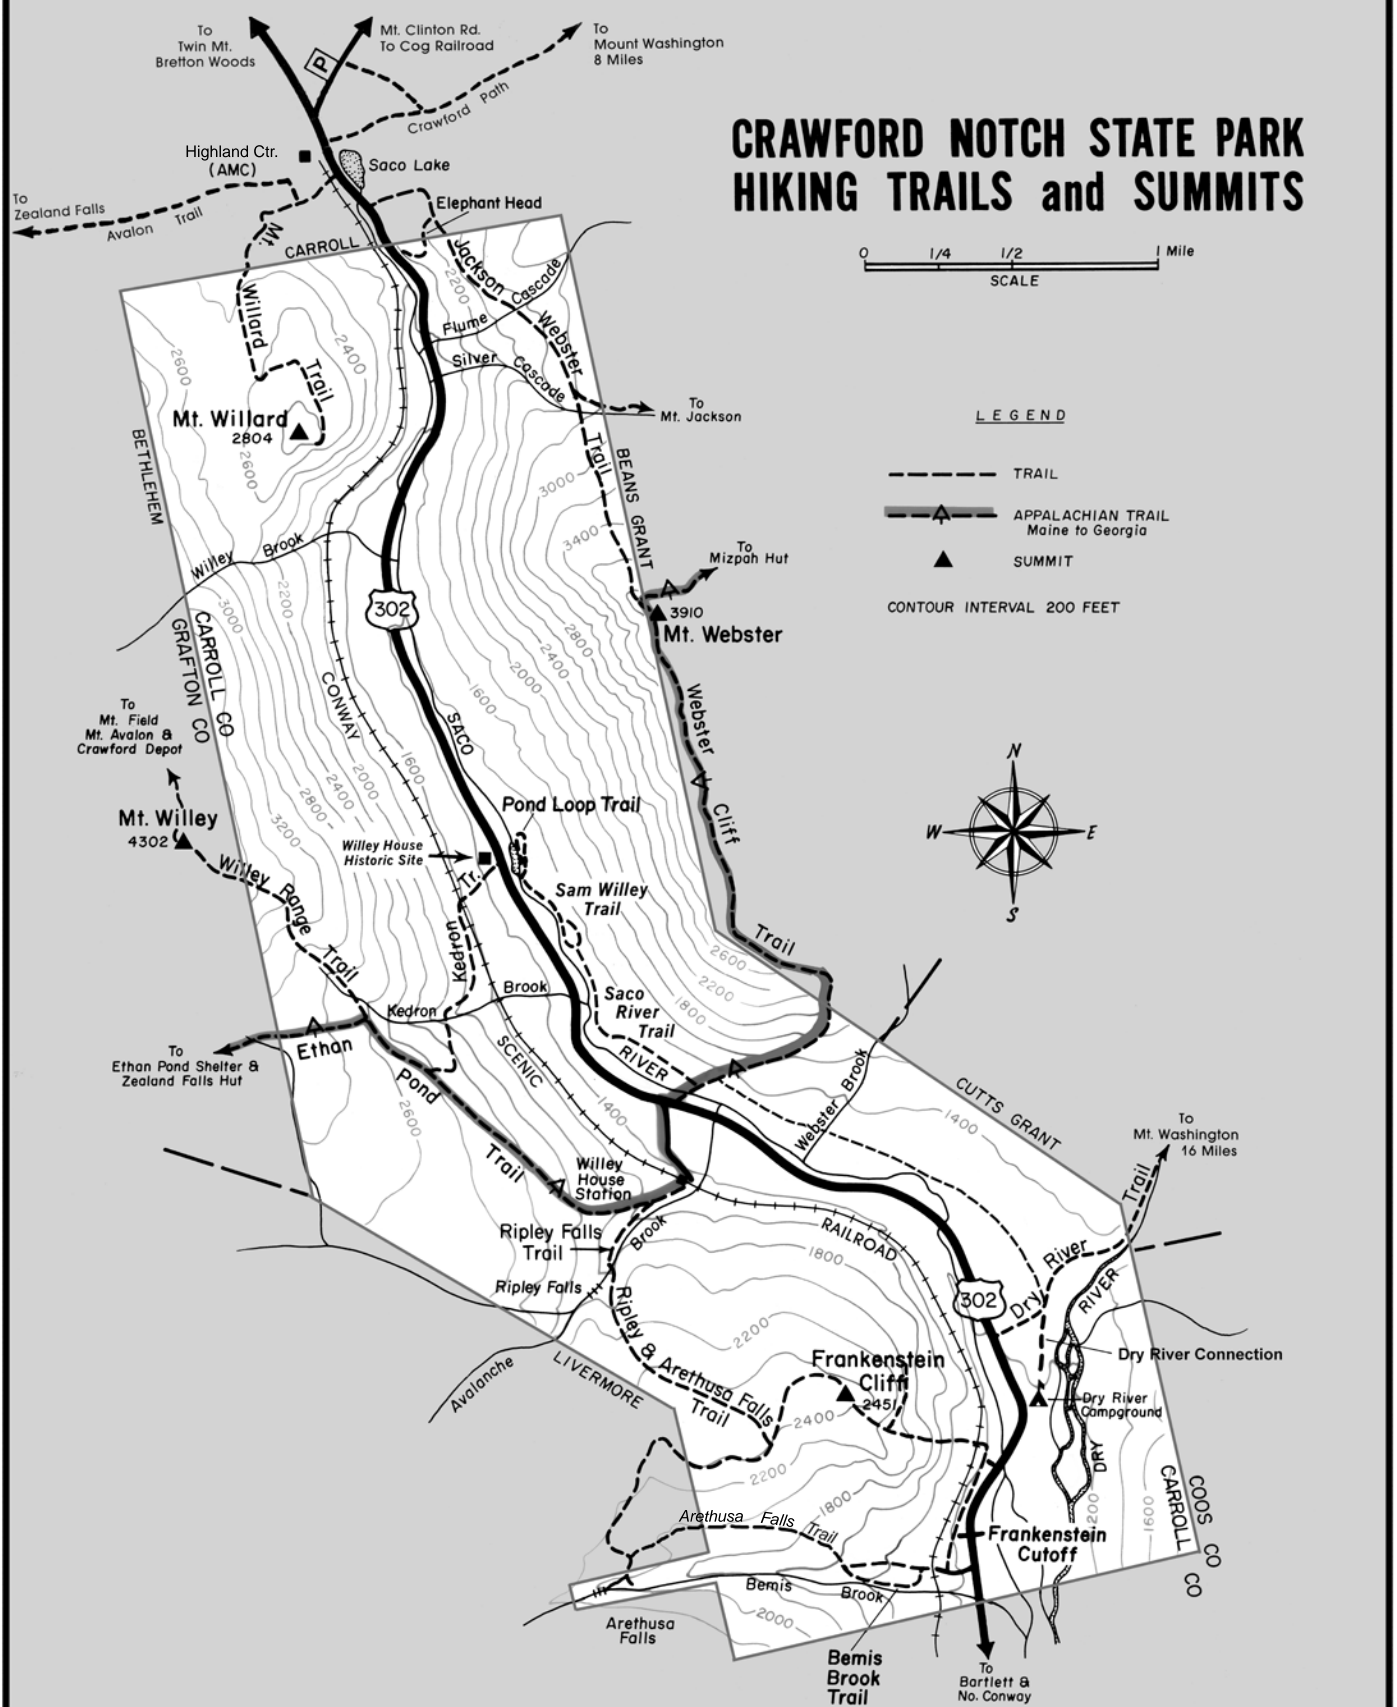

CRAWFORD NOTCH STATE PARK HIKING TRAILS and SUMMITS

LEGEND

- TRAIL
- ▲--- APPALACHIAN TRAIL
Maine to Georgia
- ▲ SUMMIT

CONTOUR INTERVAL 200 FEET